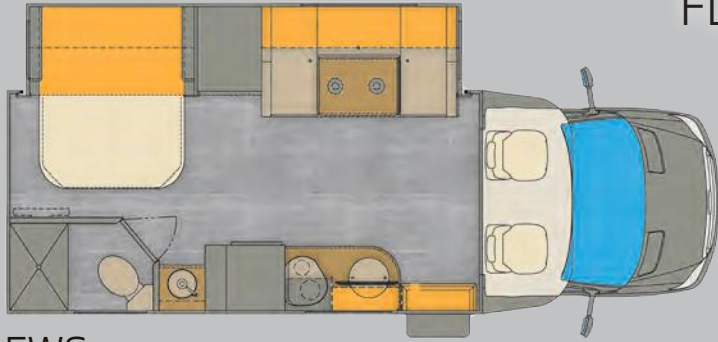

LEGENDARY RENEGADE LUXURY - VIENNA

FLOORPLAN OPTIONS

FWS

MBS

QRS

UCB

Exterior Height	10' 11"
Exterior Width	92.25"
Exterior Overall Length	24' 11"
Interior Height	80.5"
Interior Width	89.5"
GVWR	11,030 lbs.
Fuel Capacity	26.4 Gallons
Fresh Water Capacity	34 Gallons
Grey Water Capacity	29 Gallons
Black Water Capacity	29 Gallons
LP Capacity	13.2 Gallons/44 lbs.
Exterior Storage Capacity (58 Cu. ft. on 25UCB)	42 cu. ft.